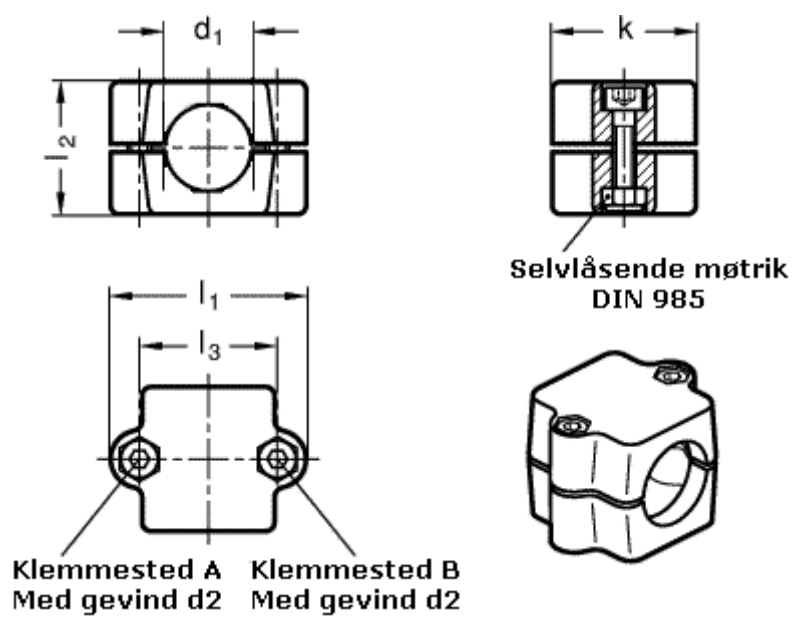

Article number: 20241B40442BL
Description: E+G Tube connector
GN 241-B40-44-BL

Measures

d1 = 40
d2 = M10
k = 76
l1 = 98
l2 = 70
l3 = 73